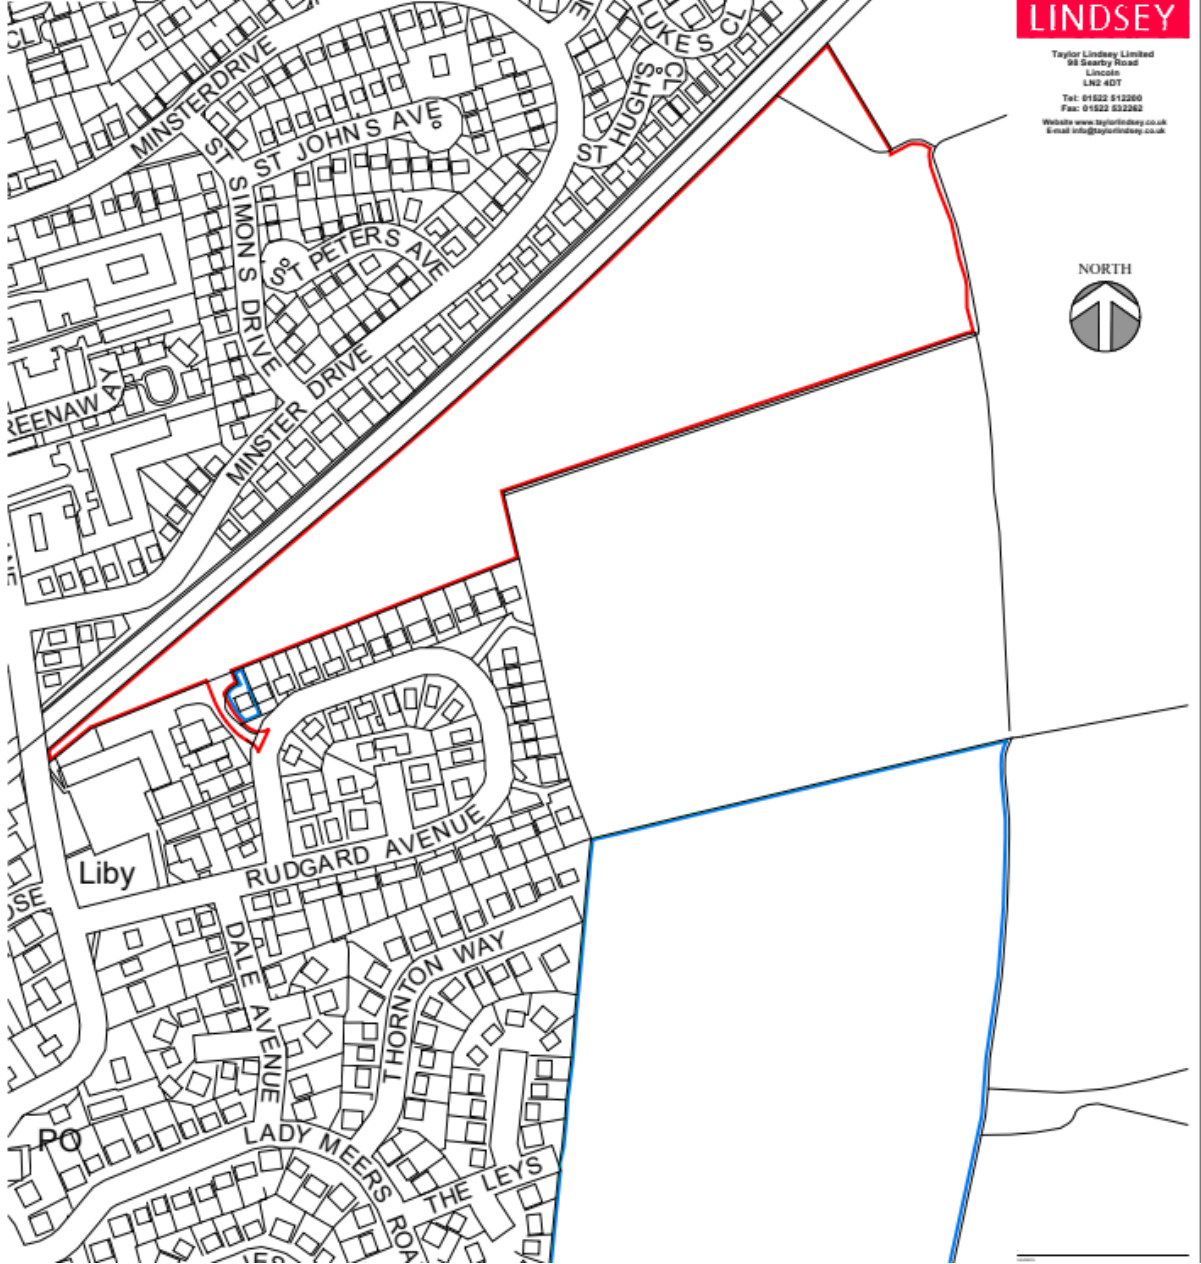

RUDGARD AVENUE CHERRY WILLINGHAM
location plan

**TAYLOR
LINDSEY**

NORTH