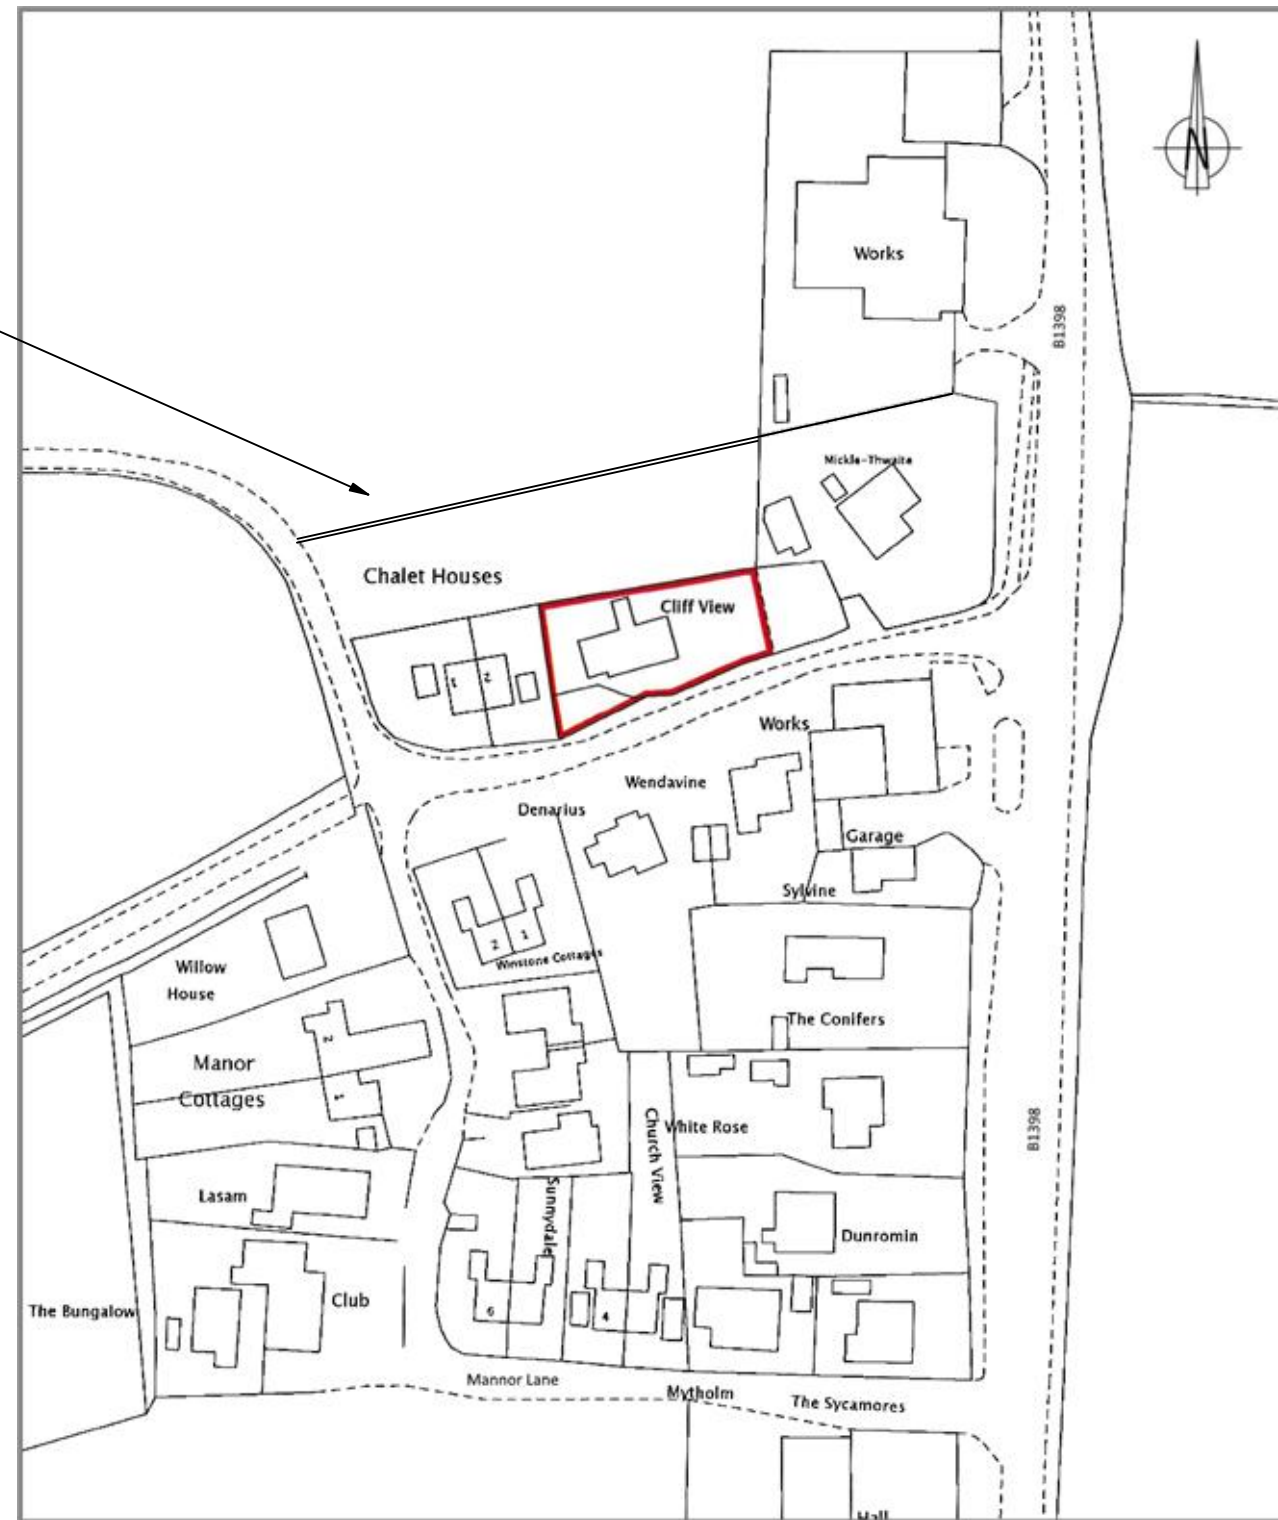

Site Location - ( 1 : 1250 )

Public Footpath

Cliff View Aisthorpe  
Phase 3  
Site Location

Prepared By	Adam Evans
Date	14/04/21
Drawing No	CF36
Revision	1

All Dimensions are in mm unless otherwise stated